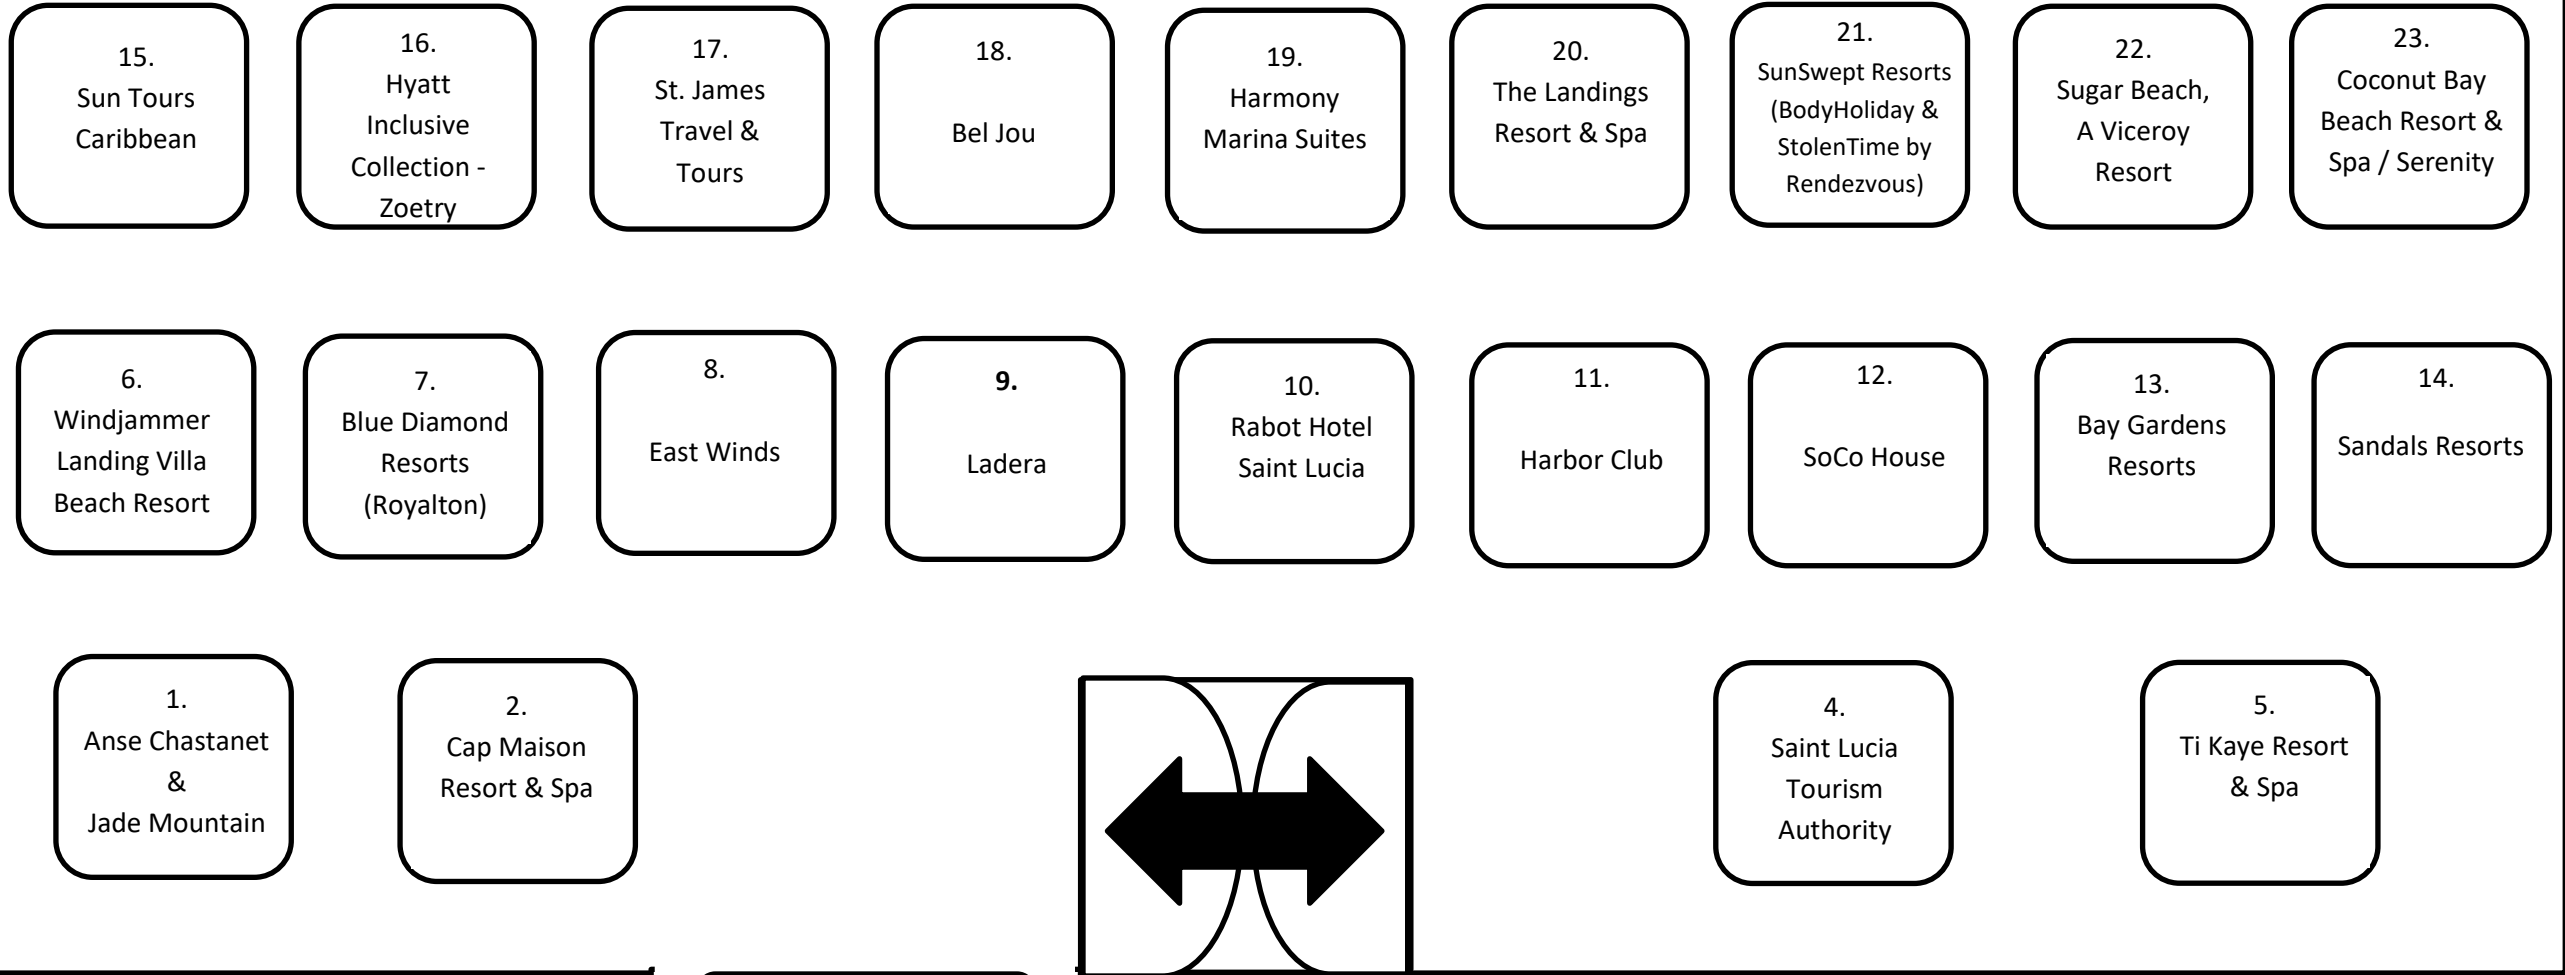

PARTNER TABLE PLAN

Key

3.
Export Saint Lucia

Table 1 – Anse Chastanet & Jade Mountain

Table 2 – Cap Maison Resort & Spa

Table 3 – Export Saint Lucia

Table 4 – Saint Lucia Tourism Authority

Table 5 - Ti Kaye Resort & Spa

Table 6 – Windjammer Landing Villa Beach Resort

Table 7 – Blue Diamond Resorts (Royalton)

Table 8 – East Winds

Table 9 – Ladera

Table 10 – Rabot Hotel Saint Lucia

Table 11 – Harbor Club

Table 12 – SoCo House

Table 13 – Bay Gardens Resorts

Table 14 – Sandals Resorts

Table 15 – Sun Tours Caribbean

Table 16 – Hyatt Inclusive Collection – Zoetry

Table 17 – St. James Travel & Tours

Table 18 – Bel Jou

Table 19 – Harmony Marina Suites

Table 20 – The Landings Resort & Spa

Table 21 – SunSwept Resorts (BodyHoliday & StolenTime)

Table 22 – Sugar Beach, A Viceroy Resort

Table 23 – Coconut Bay Beach Resort & Spa / Serenity by Coconut Bay

BEAUMONT ESTATE