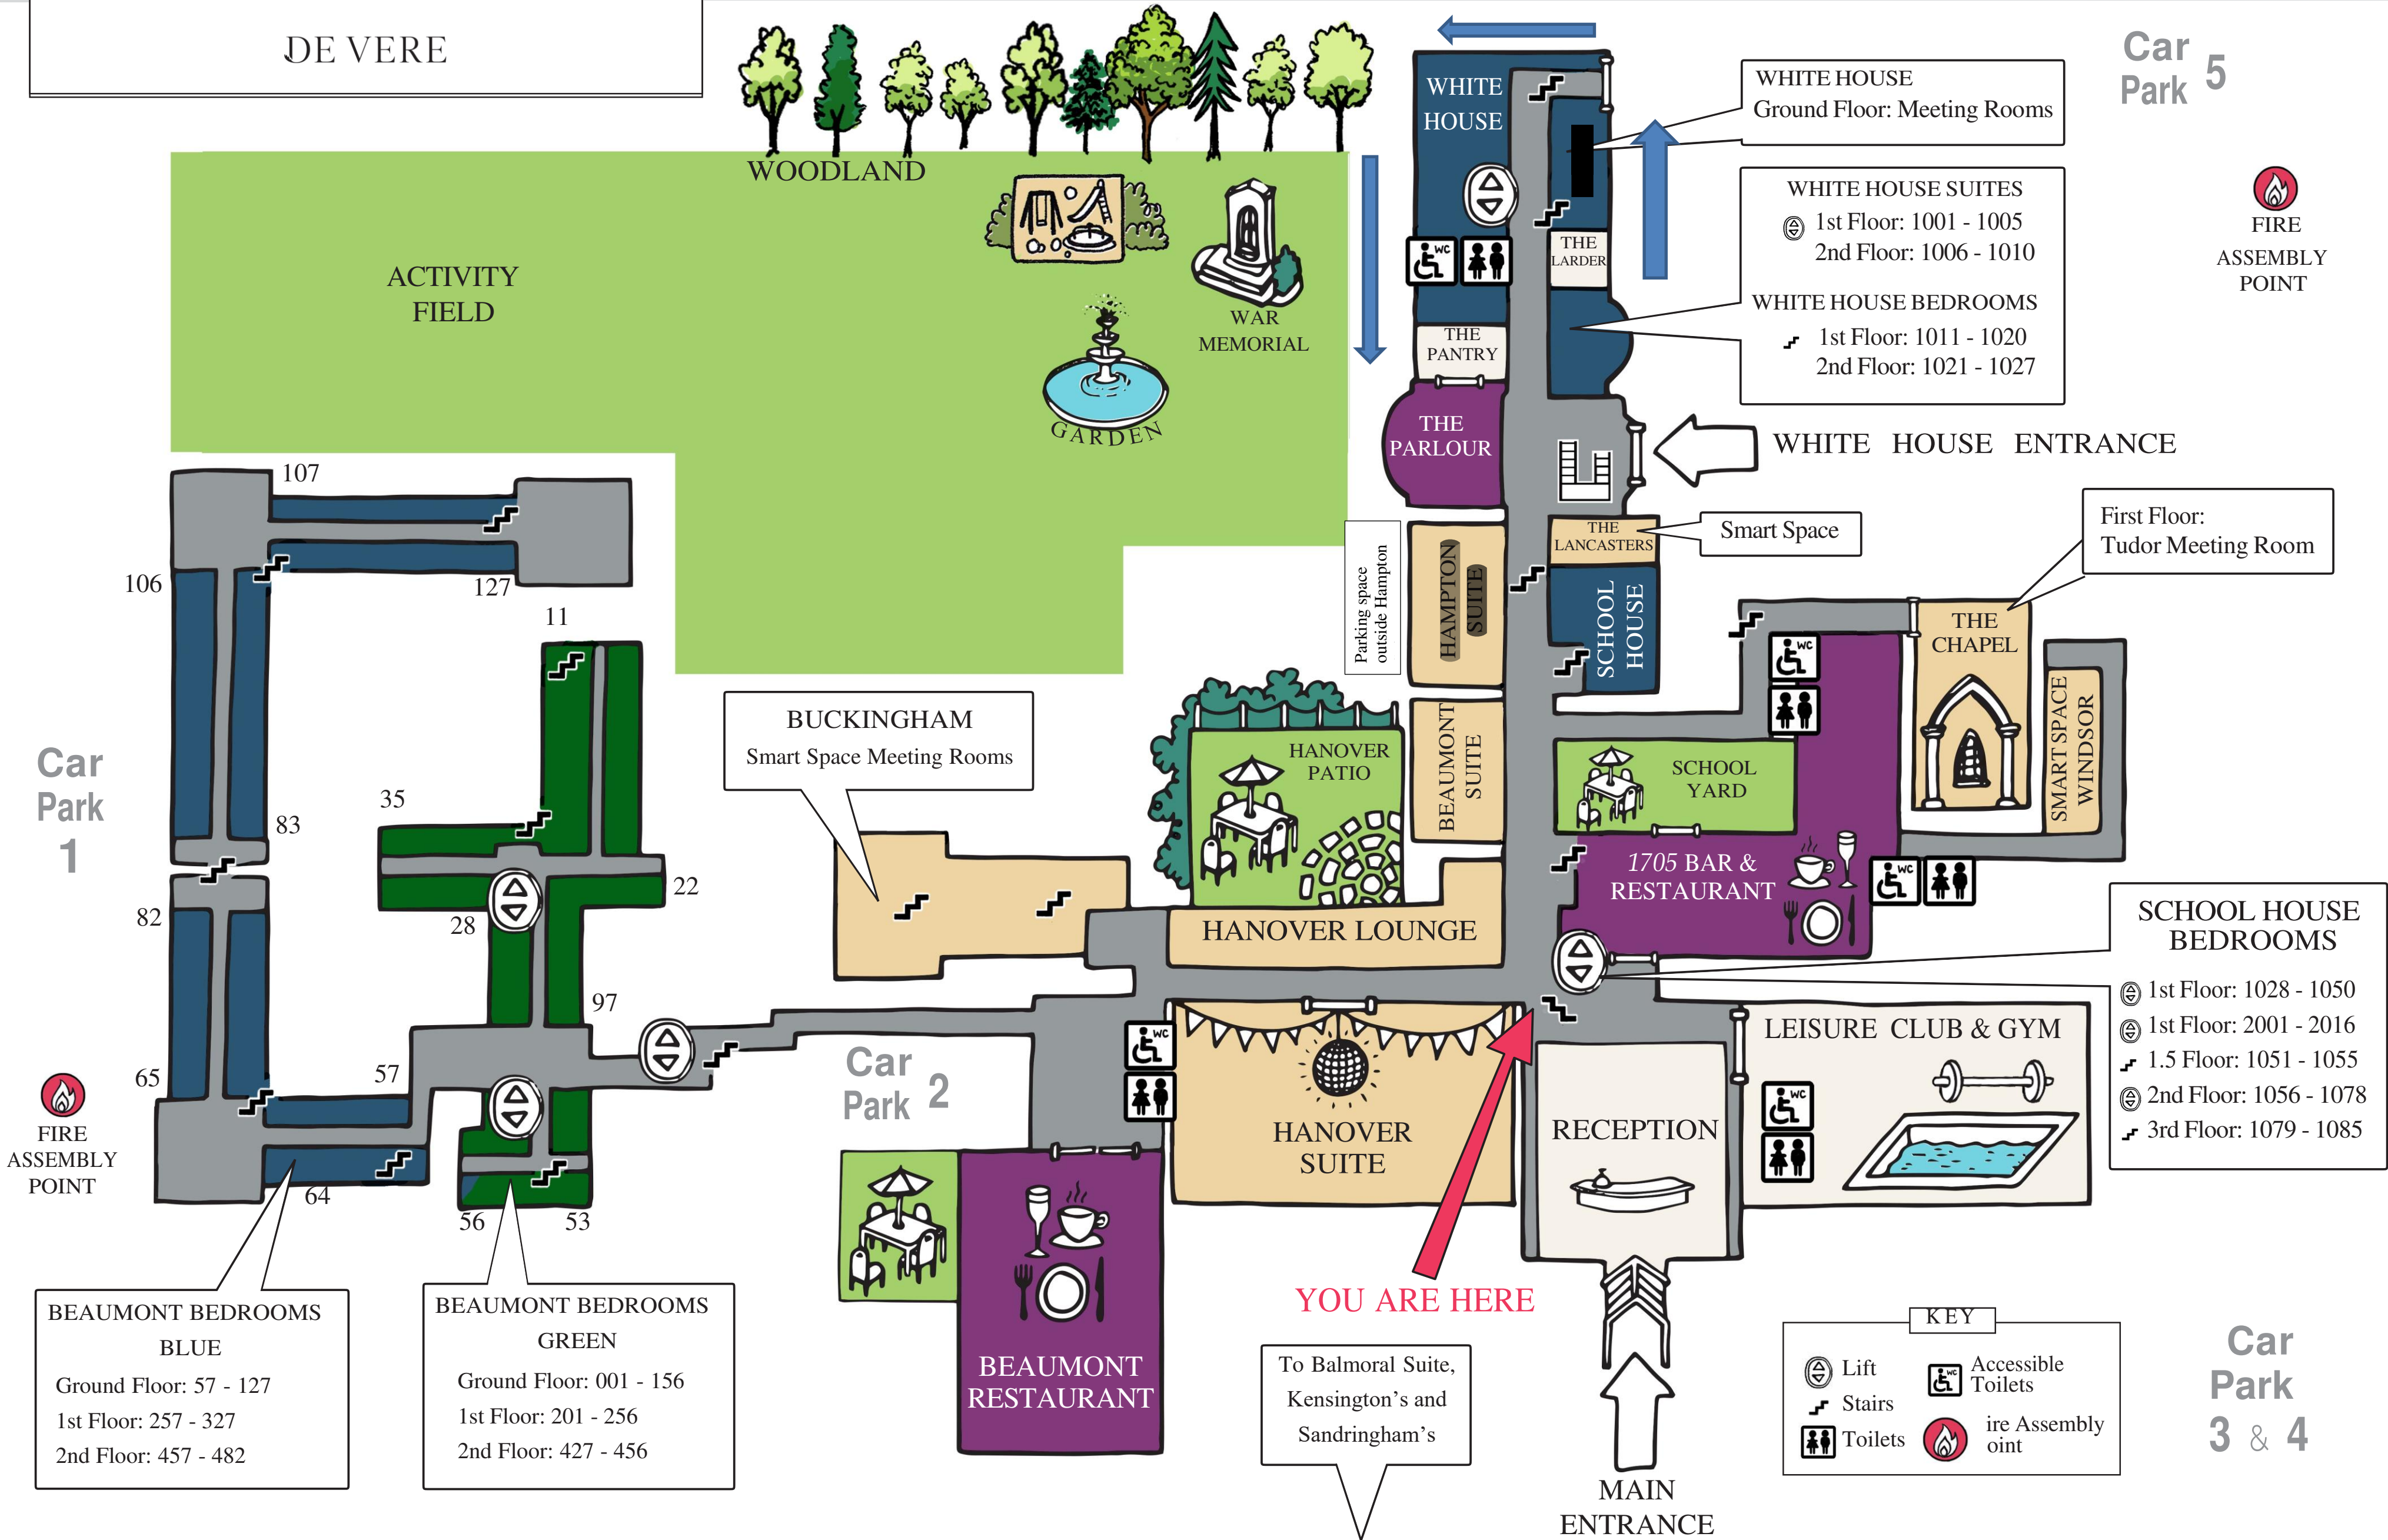

BEAUMONT ESTATE

DE VERE

De Vere Beaumont Estate, Burfield Road, Old Windsor, SL4 2JJ t: 01753 640 000

BEAUMONT BEDROOMS BLUE
Ground Floor: 57 - 127
1st Floor: 257 - 327
2nd Floor: 457 - 482

BEAUMONT BEDROOMS GREEN
Ground Floor: 001 - 156
1st Floor: 201 - 256
2nd Floor: 427 - 456

WHITE HOUSE
Ground Floor: Meeting Rooms

WHITE HOUSE SUITES
1st Floor: 1001 - 1005
2nd Floor: 1006 - 1010

WHITE HOUSE BEDROOMS
1st Floor: 1011 - 1020
2nd Floor: 1021 - 1027

Car Park 5

FIRE ASSEMBLY POINT

First Floor: Tudor Meeting Room

SCHOOL HOUSE BEDROOMS
1st Floor: 1028 - 1050
1st Floor: 2001 - 2016
1.5 Floor: 1051 - 1055
2nd Floor: 1056 - 1078
3rd Floor: 1079 - 1085

KEY

- Lift
- Stairs
- Toilets
- Accessible Toilets
- Fire Assembly Point

Car Park 3 & 4

To Balmoral Suite, Kensington's and Sandringham's

MAIN ENTRANCE